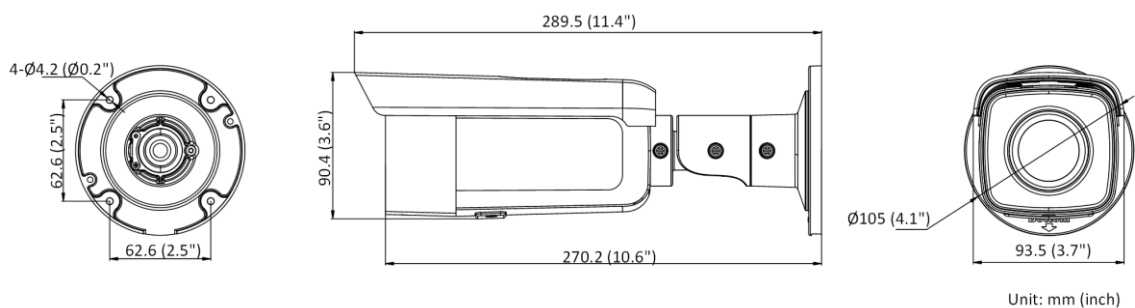

Startup and Operating Conditions	-30 °C to 60 °C (-22 °F to 140 °F). Humidity 95% or less (non-condensing)
Power Supply	12 VDC ± 25%, reverse polarity protection PoE: 802.3af, Class 3
Power Consumption and Current	12 VDC, 0.7 A, max. 8.5 W PoE (802.3af, 36 V to 57 V), 0.27 A to 0.17 A, max. 9.5 W
Power Interface	Ø5.5 mm coaxial power plug
Material	Front cover: metal, back cover: metal
Camera Dimension	Ø105 × 289.5 mm (Ø4.1" × 11.4")
Package Dimension	385 × 190 × 180 mm (15.2" × 7.5" × 7.1")
Camera Weight	Approx. 1260 g (2.8 lb.)
With Package Weight	Approx. 1931 g (4.3 lb.)
Approval	
Class	Class B
EMC	FCC SDoC (47 CFR Part 15, Subpart B); CE-EMC (EN 55032: 2015, EN 61000-3-2: 2014, EN 61000-3-3: 2013, EN 50130-4: 2011 +A1: 2014); RCM (AS/NZS CISPR 32: 2015); IC VoC (ICES-003: Issue 6, 2016)
Safety	UL (UL 60950-1); CB (IEC 60950-1:2005 + Am 1:2009 + Am 2:2013, IEC 62368-1:2014); CE-LVD (EN 60950-1:2005 + Am 1:2009 + Am 2:2013, IEC 62368-1:2014)
Environment	CE-RoHS (2011/65/EU); WEEE (2012/19/EU); Reach (Regulation (EC) No 1907/2006)
Protection	IP67 (IEC 60529-2013)

▪ Available Model

DS-2CD2T87G2-L (2.8/4/6 mm)

▪ Dimension